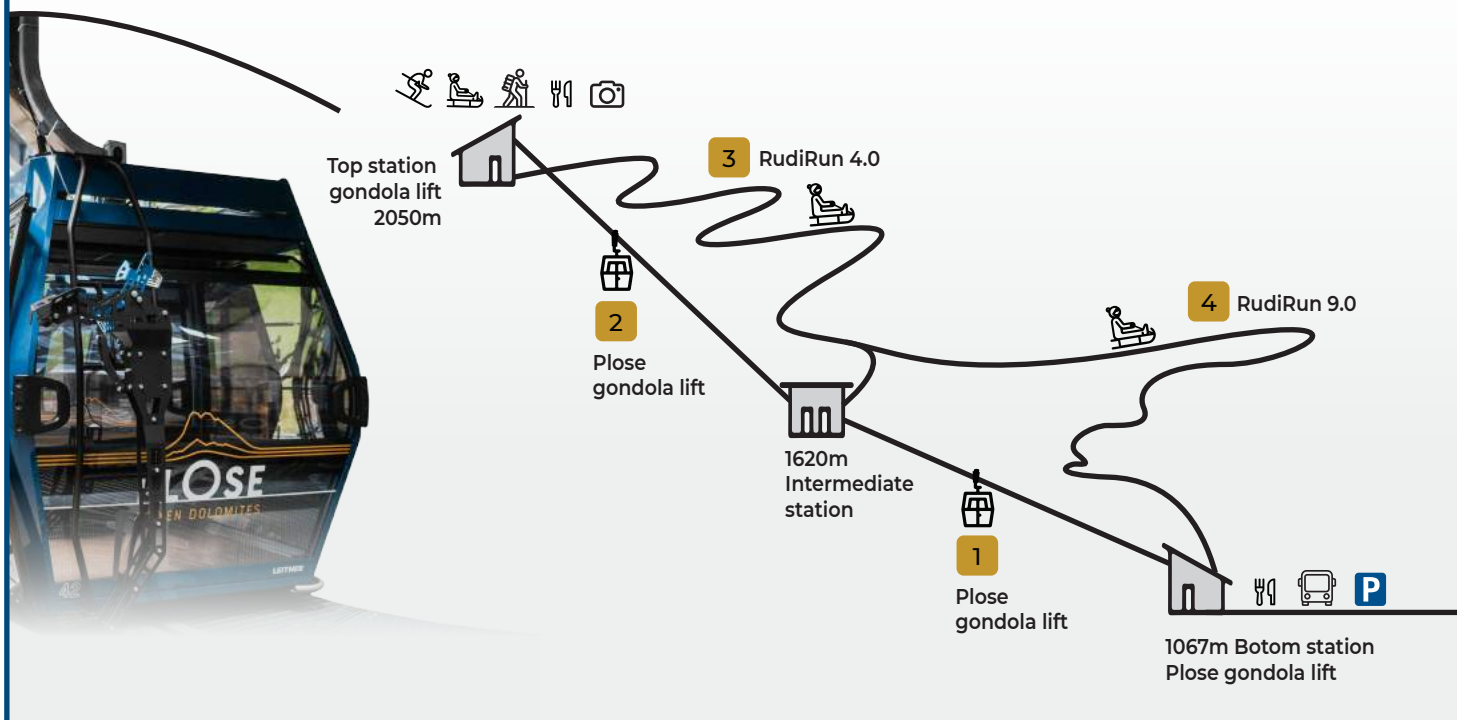

# POLOSE

BRIXEN DOLOMITES

Plose I 2448m

### OPENING TIMES

1 + 2 3 4	02.12.2023	to	01.04.2024	8:45 - 16:30
		from	25.12.2023	9:00 - 16:30
		from	25.12.2023	9:00 - 16:30 Natural - toboggan run

### POLOSE NIGHTS

POLOSE NIGHTS UPHILL RIDE	1 + 2 Uphill ride   You can return for free	11.00 €
POLOSE NIGHTS	2 + 1 Downhill ride	
DOWNHILL RIDE		11.00 €
POLOSE NIGHTS UNLIMITED **	1 + 2 Unlimited **   Ride as often as you like	25.00 €

The child (born after 01.01.2016) accompanied by an adult and without ski equipment travels for free on the Plose cable car

The general terms and conditions of Plose Ski apply. Subject to change without notice. 23/09/2023